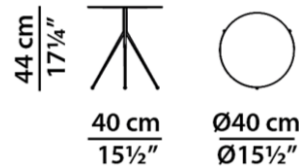

Surfaces created by hand as "pictures"; each item will therefore be different and unique.

Brand: **Baxter, Made in Italy**

Item type: Coffee Table

Item Code: 0LIQTA40

Designer: Draga and Aurel

Color: Marsala

Dimension: ø40 x 44 cm

Click the link for more options and finishes:

<https://www.baxter.it/en/product/liquid>